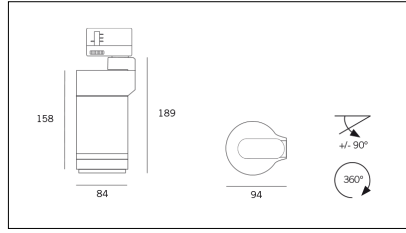

Article code	Article	Colour	Watt (W)	Light Temperature (°K)
181.2560.2700.8	*FOCUS	Black texture (8)	30	2700
181.2560.4000.8	*FOCUS	Black texture (8)	30	4000
181.2560.8	FOCUS/COB-8 30W 25-60°	Black texture (8)	30	3000

Article code	Article	Colour	Watt (W)	Light Temperature (°K)
181.2560.11	FOCUS/COB-11 30W 25-60°	White texture (11)	30	3000
181.2560.2700.11	*FOCUS	White texture (11)	30	2700
181.2560.4000.11	*FOCUS	White texture (11)	30	4000