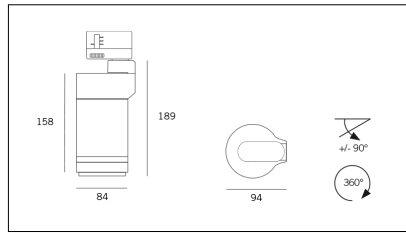

Article code	Article	Colour	Watt (W)	Light Temperature (°K)
181.2560.2700.8	*FOCUS	Black texture (8)	30	2700
181.2560.4000.8	*FOCUS	Black texture (8)	30	4000
181.2560.8	FOCUS/COB-8 30W 25-60°	Black texture (8)	30	3000

Article code	Article	Colour	Watt (W)	Light Temperature (°K)
181.2560.11	FOCUS/COB-11 30W 25-60°	White texture (11)	30	3000
181.2560.2700.11	*FOCUS	White texture (11)	30	2700
181.2560.4000.11	*FOCUS	White texture (11)	30	4000