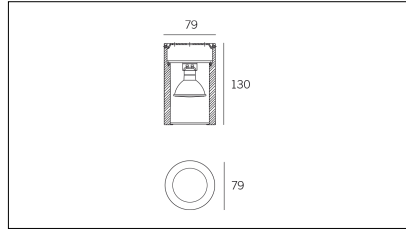

Conforms to European directives

Conforms to the ROHS directive

Insulation class

Type of disposal

Protection index

Article code	Article	Colour	Light Temperature (°K)
131.0130.4	MAT/130-4	White (4)	2800

Article code	Article	Colour	Light Temperature (°K)
131.0130.14	MAT/130-14	Grey texture (14)	2800

Article code	Name	Description	Beam angle (°)
12.0045	L/50GU1025	Lampada alogena a tensione di rete 230V _50mm 50W 2800°K 25°	20

Article code	Name	Description	Beam angle (°)
12.0046	L/50GU1040	Lampada alogena a tensione di rete 230V _50mm 50W 2800°K 40°	40