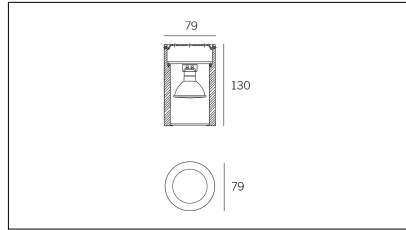

Conforms to European directives

Conforms to the ROHS directive

Insulation class

Type of disposal

Protection index

Article code	Article	Colour	Light Temperature (°K)
131.0130.4	MAT/130-4	White (4)	2800

Article code	Article	Colour	Light Temperature (°K)
131.0130.14	MAT/130-14	Grey texture (14)	2800

Article code	Name	Description	Beam angle (°)
12.0045	L/50GU1025	Lampada alogena a tensione di rete 230V _50mm 50W 2800°K 25°	20

Article code	Name	Description	Beam angle (°)
12.0046	L/50GU1040	Lampada alogena a tensione di rete 230V _50mm 50W 2800°K 40°	40