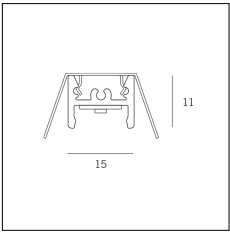

200 x 200

Powered by HTML.COM

Article code	Name	Description
1320.4227	MT2_27/GV270 (Solo taglio)	Taglio ad angolo verticale 270° / Vertical corner's cut 270°

Article code	Name	Description	Colour
1320.5227.94	MT2_27/TC-4	Testata di chiusura, finitura bianco / End cap, finishing white	White (94)
1320.5227.94.10	MT2_27/TC-4 - 10 PZ	Testata di chiusura, finitura bianco / End cap, finishing white	White (94)

Article code	Name	Description	Watt (W)	Light Temperature (°K)	Length (mm)
1310.27.300	MKT_27/300/7,5W/3000°K	Profilo alluminio L=300 mm 7,5W 24V 950lm 3000°K CRI>90 - Driver escluso	7,5	3000	300

Article code	Name	Description	Watt (W)	Light Temperature (°K)	Length (mm)
1310.27.600	MKT_27/600/15W/3000°K	Profilo alluminio L=600 mm 15W 24V 1900lm 3000°K CRI>90 - Driver escluso	15	3000	600

Article code	Name	Description	Watt (W)	Light Temperature (°K)	Length (mm)
1310.27.900	MKT_27/900/22,5W/3000°K	Profilo alluminio L=900 mm 22,5W 24V 2850lm 3000°K CRI>90 - Driver escluso	22,5	3000	900

Article code	Name	Description	Watt (W)	Light Temperature (°K)	Length (mm)
1310.27.1200	MKT_27/1200/30W/3000°K	Profilo alluminio L=1200 mm 30W 24V 3800lm 3000°K CRI>90 - Driver escluso	30	3000	1200