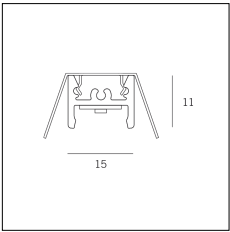

Article code	Name	Description	Watt (W)	Driver's type
1.024050	Driver LED 24V 50W IP20	Dimensioni 59 x 29 x 167 mm	50	On/Off

Article code	Name	Description	Watt (W)	Driver's type
1.024075	Driver LED 24V 75W IP20	Dimensioni 61 x 29 x 184 mm	75	On/Off

Article code	Name	Description
1320.2227	MT2_27/G090 (Solo taglio)	Taglio ad angolo orizzontale 90° / horizontal corner's cut 90°

200 x 200

Powered by HTML.COM

Article code	Name	Description
1320.3227	MT2_27/GV90 (Solo taglio)	Taglio ad angolo verticale 90° / Vertical corner's cut 90°

200 x 200

Powered by HTML.COM

Article code	Name	Description
1320.4227	MT2_27/GV270 (Solo taglio)	Taglio ad angolo verticale 270° / Vertical corner's cut 270°

Article code	Name	Description	Colour
1320.5227.94	MT2_27/TC-4	Testata di chiusura, finitura bianco / End cap, finishing white	White (94)
1320.5227.94.10	MT2_27/TC-4 - 10 PZ	Testata di chiusura, finitura bianco / End cap, finishing white	White (94)

Article code	Name	Description	Watt (W)	Light Temperature (°K)	Length (mm)
1310.27.300	MKT_27/300/7,5W/3000°K	Profilo alluminio L=300 mm 7,5W 24V 950lm 3000°K CRI>90 - Driver escluso	7,5	3000	300

Article code	Name	Description	Watt (W)	Light Temperature (°K)	Length (mm)
1310.27.600	MKT_27/600/15W/3000°K	Profilo alluminio L=600 mm 15W 24V 1900lm 3000°K CRI>90 - Driver escluso	15	3000	600