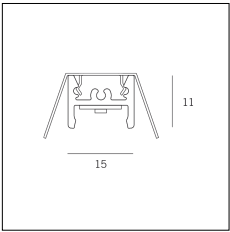

Article code	Name	Description	Watt (W)	Driver's type
1.024050	Driver LED 24V 50W IP20	Dimensioni 59 x 29 x 167 mm	50	On/Off

Article code	Name	Description	Watt (W)	Driver's type
1.024075	Driver LED 24V 75W IP20	Dimensioni 61 x 29 x 184 mm	75	On/Off

Article code	Name	Description
1320.2227	MT2_27/G090 (Solo taglio)	Taglio ad angolo orizzontale 90° / horizontal corner's cut 90°

200 x 200

Powered by HTML.COM

Article code	Name	Description
1320.3227	MT2_27/GV90 (Solo taglio)	Taglio ad angolo verticale 90° / Vertical corner's cut 90°

200 x 200

Powered by HTML.COM

Article code	Name	Description
1320.4227	MT2_27/GV270 (Solo taglio)	Taglio ad angolo verticale 270° / Vertical corner's cut 270°

Article code	Name	Description	Colour
1320.5227.94	MT2_27/TC-4	Testata di chiusura, finitura bianco / End cap, finishing white	White (94)
1320.5227.94.10	MT2_27/TC-4 - 10 PZ	Testata di chiusura, finitura bianco / End cap, finishing white	White (94)

Article code	Name	Description	Watt (W)	Light Temperature (°K)	Length (mm)
1310.27.300	MKT_27/300/7,5W/3000°K	Profilo alluminio L=300 mm 7,5W 24V 950lm 3000°K CRI>90 - Driver escluso	7,5	3000	300

Article code	Name	Description	Watt (W)	Light Temperature (°K)	Length (mm)
1310.27.600	MKT_27/600/15W/3000°K	Profilo alluminio L=600 mm 15W 24V 1900lm 3000°K CRI>90 - Driver escluso	15	3000	600