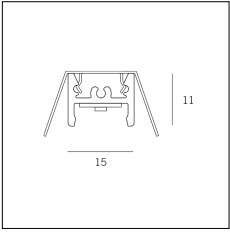

Article code	Name	Description	Watt (W)	Light Temperature (°K)	Length (mm)
1310.27.1200	MKT_27/1200/30W/3000°K	Profilo alluminio L=1200 mm 30W 24V 3800lm 3000°K CRI>90 - Driver escluso	30	3000	1200