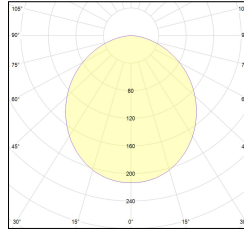

 Operating voltage (Out)

Article code	Article	Colour	Light Temperature (°K)	Watt (W)	Length (mm)
1320.0227.00.94	MT2_27-94 L=max 3 m	White (94)			
1320.0227.01.94	MT2_27/3000-94 L=3m - EMPTY STANDARD	White (94)			3000
1320.0227.01.M10.94	MT2_27/3000-94 L=3m - 10x EMPTY STANDARD	White (94)			3000
1320.0227.120.2700.94	MT2_27/9.6W/2700°K-94	White (94)	2700	9,6	
1320.0227.120.4000.94	MT2_27/9.6W/4000°K-94	White (94)	4000	9,6	
1320.0227.120.94	MT2_27/9.6W/3000°K-94	White (94)	3000	9,6	
1320.0227.240.2700.94	MT2_27/19.6W/2700°K-94	White (94)	2700	19,6	
1320.0227.240.4000.94	MT2_27/18,5W/4000°K-94	White (94)	4000	19,6	
1320.0227.240.94	MT2_27/19.6W/3000°K-94	White (94)	3000	19,6	

Article code	Name	Description	Watt (W)	Driver's type
1.024020	Driver LED 24V 20W IP20	Dimensioni 36 x 16 x 103 mm	20	On/Off

Article code	Name	Description	Watt (W)	Driver's type
1.024030	Driver LED 24V 30W IP20	Dimensioni 50 x 17 x 156 mm	30	On/Off

Article code	Name	Description	Watt (W)	Driver's type
1.024050	Driver LED 24V 50W IP20	Dimensioni 59 x 29 x 167 mm	50	On/Off

Article code	Name	Description	Watt (W)	Driver's type
1.024075	Driver LED 24V 75W IP20	Dimensioni 61 x 29 x 184 mm	75	On/Off