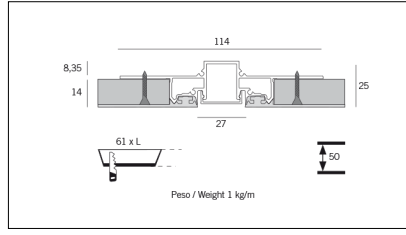

 Operating voltage (Out)

Article code	Article	Colour	Light Temperature (°K)	Watt (W)	Length (mm)
1320.0227.00.94	MT2_27-94 L=max 3 m	White (94)			
1320.0227.01.94	MT2_27/3000-94 L=3m - EMPTY STANDARD	White (94)			3000
1320.0227.01.M10.94	MT2_27/3000-94 L=3m - 10x EMPTY STANDARD	White (94)			3000
1320.0227.120.2700.94	MT2_27/9.6W/2700°K-94	White (94)	2700	9,6	
1320.0227.120.4000.94	MT2_27/9.6W/4000°K-94	White (94)	4000	9,6	
1320.0227.120.94	MT2_27/9.6W/3000°K-94	White (94)	3000	9,6	
1320.0227.240.2700.94	MT2_27/19.6W/2700°K-94	White (94)	2700	19,6	
1320.0227.240.4000.94	MT2_27/18,5W/4000°K-94	White (94)	4000	19,6	
1320.0227.240.94	MT2_27/19.6W/3000°K-94	White (94)	3000	19,6	

Article code	Name	Description	Watt (W)	Driver's type
1.024020	Driver LED 24V 20W IP20	Dimensioni 36 x 16 x 103 mm	20	On/Off

Article code	Name	Description	Watt (W)	Driver's type
1.024030	Driver LED 24V 30W IP20	Dimensioni 50 x 17 x 156 mm	30	On/Off

Article code	Name	Description	Watt (W)	Driver's type
1.024050	Driver LED 24V 50W IP20	Dimensioni 59 x 29 x 167 mm	50	On/Off

Article code	Name	Description	Watt (W)	Driver's type
1.024075	Driver LED 24V 75W IP20	Dimensioni 61 x 29 x 184 mm	75	On/Off

Article code	Name	Description	Watt (W)
1.97759	Driver LED 24V 150W IP67	Dimensioni 69 x 37 x 206 mm	150

Article code	Name	Description	Watt (W)
1.97745	Driver LED 24V 200W IP67	Dimensioni 69 x 37 x 206 mm	200