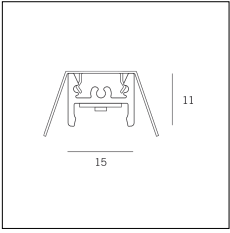

Article code	Name	Description	Watt (W)	Driver's type
1.024050	Driver LED 24V 50W IP20	Dimensioni 59 x 29 x 167 mm	50	On/Off

Article code	Name	Description	Watt (W)	Driver's type
1.024075	Driver LED 24V 75W IP20	Dimensioni 61 x 29 x 184 mm	75	On/Off

Article code	Name	Description	Watt (W)
1.97759	Driver LED 24V 150W IP67	Dimensioni 69 x 37 x 206 mm	150

Article code	Name	Description	Watt (W)
1.97745	Driver LED 24V 200W IP67	Dimensioni 69 x 37 x 206 mm	200

Article code	Name	Description
1320.2227	MT2_27/G090 (Solo taglio)	Taglio ad angolo orizzontale 90° / horizontal corner's cut 90°

200 x 200

Powered by HTML.COM

Article code	Name	Description
1320.3227	MT2_27/GV90 (Solo taglio)	Taglio ad angolo verticale 90° / Vertical corner's cut 90°

200 x 200

Powered by HTML.COM

Article code	Name	Description
1320.4227	MT2_27/GV270 (Solo taglio)	Taglio ad angolo verticale 270° / Vertical corner's cut 270°

Article code	Name	Description	Colour
1320.5227.94	MT2_27/TC-4	Testata di chiusura, finitura bianco / End cap, finishing white	White (94)
1320.5227.94.10	MT2_27/TC-4 - 10 PZ	Testata di chiusura, finitura bianco / End cap, finishing white	White (94)