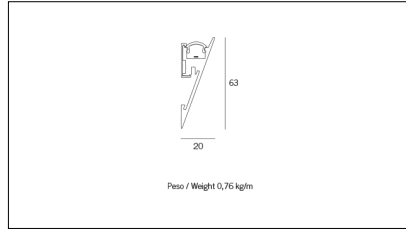

Article code	Article	Colour	Light Temperature (°K)	Watt (W)	Length (mm)
89.0000.00.92	HISS-92 L=max 3 m	Black (92)			
89.0000.01.92	HISS/3000-92 L=3m - EMPTY STANDARD	Black (92)			3000
89.0000.01.M5.92	HISS/3000-92 L=3m - 5x EMPTY STANDARD	Black (92)			3000
89.0001.120.2700.92	HISS/9,6W/2700°K-92	Black (92)	2700	9,8	
89.0001.120.4000.92	HISS/9,6W/4000°K-92	Black (92)	4000	9,8	
89.0001.120.92	HISS/9,6W/3000°K-92	Black (92)	3000	9,8	
89.0001.240.2700.92	HISS/19,6W/2700°K-92	Black (92)	2700	19,6	
89.0001.240.4000.92	HISS/18,5W/4000°K-92	Black (92)	4000	19,6	
89.0001.240.92	HISS/18,5W/3000°K-92	Black (92)	3000	19,6	
89.1000.2700.92	*HISS	Black (92)	2700	19,6	1000
89.1000.4000.92	*HISS	Black (92)	4000	19,6	1000
89.1000.92	HISS-PLAFONE/1000/19.6W/3000°K-92	Black (92)	3000	19,6	1000
89.1500.2700.92	HISS-PLAFONE/1500/28W/2700°K-92	Black (92)	2700	29,4	1500
89.1500.4000.92	*HISS	Black (92)	4000	29,4	1500
89.1500.92	HISS-PLAFONE/1500/29.5W/3000°K-92	Black (92)	3000	29,4	1500
89.500.2700.92	HISS-PLAFONE/500/9W/2700°K-92	Black (92)	2700	9,6	500
89.500.4000.92	*HISS	Black (92)	4000	9,6	500
89.500.92	HISS-PLAFONE/500/9W/3000°K-92	Black (92)	3000	9,6	500