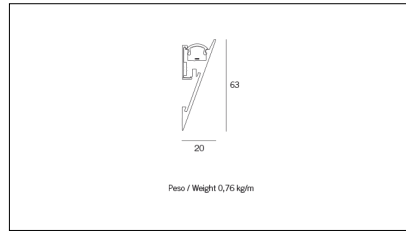

Type of disposal

Protection index

Equipment

Article code	Article	Colour	Light Temperature (°K)	Watt (W)	Length (mm)
89.0000.00.98	HISS-98 L=max 3 m	Grey anodize (98)			
89.0000.01.98	HISS/3000-98 L=3m - EMPTY STANDARD	Grey anodize (98)			3000
89.0000.01.M5.98	HISS/3000-98 L=3m - 5x EMPTY STANDARD	Grey anodize (98)			3000
89.0001.120.2700.98	HISS/9,6W/2700°K-98	Grey anodize (98)	2700	9,8	
89.0001.120.4000.98	HISS/9,6W/4000°K-98	Grey anodize (98)	4000	9,8	
89.0001.120.98	HISS/9,6W/3000°K-98	Grey anodize (98)	3000	9,8	
89.0001.240.2700.98	HISS/19.6W/2700°K-98	Grey anodize (98)	2700	19,6	
89.0001.240.4000.98	HISS/18,5W/4000°K-98	Grey anodize (98)	4000	19,6	
89.0001.240.98	HISS/18,5W/3000°K-98	Grey anodize (98)	3000	19,6	
89.1000.2700.98	*HISS	Grey anodize (98)	2700	19,6	1000
89.1000.4000.98	*HISS	Grey anodize (98)	4000	19,6	1000
89.1000.98	HISS-PLAFONE/1000/19.6W/3000°K-98	Grey anodize (98)	3000	19,6	1000
89.1500.2700.98	*HISS	Grey anodize (98)	2700	29,4	1500
89.1500.4000.98	*HISS	Grey anodize (98)	4000	29,4	1500
89.1500.98	HISS-PLAFONE/1500/29W/3000°K-98	Grey anodize (98)	3000	29,4	1500
89.500.2700.98	*HISS	Grey anodize (98)	2700	9,6	500
89.500.4000.98	*HISS	Grey anodize (98)	4000	9,6	500
89.500.98	HISS-PLAFONE/500/9W/3000°K-98	Grey anodize (98)	3000	9,6	500

Article code	Name	Description	Watt (W)	Driver's type
1.024020	Driver LED 24V 20W IP20	Dimensioni 36 x 16 x 103 mm	20	On/Off

Article code	Name	Description	Watt (W)	Driver's type
1.024030	Driver LED 24V 30W IP20	Dimensioni 50 x 17 x 156 mm	30	On/Off

Article code	Name	Description	Watt (W)	Driver's type
1.024050	Driver LED 24V 50W IP20	Dimensioni 59 x 29 x 167 mm	50	On/Off

Article code	Name	Description	Watt (W)	Driver's type
1.024075	Driver LED 24V 75W IP20	Dimensioni 61 x 29 x 184 mm	75	On/Off

Article code	Name	Description	Watt (W)
1.97759	Driver LED 24V 150W IP67	Dimensioni 69 x 37 x 206 mm	150

Article code	Name	Description	Watt (W)
1.97745	Driver LED 24V 200W IP67	Dimensioni 69 x 37 x 206 mm	200