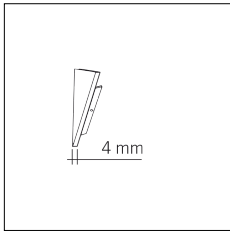

Article code	Name	Description	Watt (W)	Driver's type
1.024020	Driver LED 24V 20W IP20	Dimensioni 36 x 16 x 103 mm	20	On/Off

Article code	Name	Description	Watt (W)	Driver's type
1.024030	Driver LED 24V 30W IP20	Dimensioni 50 x 17 x 156 mm	30	On/Off

Article code	Name	Description	Watt (W)	Driver's type
1.024050	Driver LED 24V 50W IP20	Dimensioni 59 x 29 x 167 mm	50	On/Off

Article code	Name	Description	Watt (W)	Driver's type
1.024075	Driver LED 24V 75W IP20	Dimensioni 61 x 29 x 184 mm	75	On/Off

Article code	Name	Description	Watt (W)
1.97759	Driver LED 24V 150W IP67	Dimensioni 69 x 37 x 206 mm	150

Article code	Name	Description	Watt (W)
1.97745	Driver LED 24V 200W IP67	Dimensioni 69 x 37 x 206 mm	200