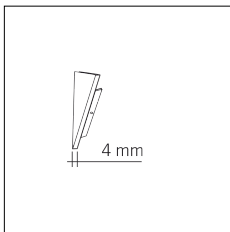

Article code	Name	Description	Colour
89.0010.94	HISS/TC/SX-4	Testata di chiusura sinistra bianco / White left end cap (1pz)	White (94)
89.0010.94.10	HISS/TC/SX-4 - 10 PZ	Testata di chiusura sinistra bianco / White left end cap	White (94)