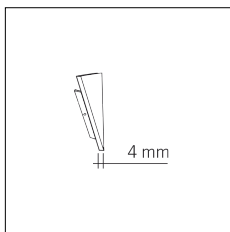

Article code	Name	Description	Colour
89.0020.98	HISS/TC/DX-98	Testata di chiusura destra grigio alluminio/ Right end cap grey aluminium	Grey anodize (98)
89.0020.98.10	HISS/TC/DX-98 - 10 PZ	Testata di chiusura destra grigio alluminio/ Right end cap grey aluminium	Grey anodize (98)