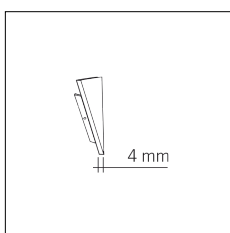

Article code	Name	Description	Colour
89.0020.94	HISS/TC/DX-4	Testata di chiusura destra bianco / White right end cap (1pz)	White (94)
89.0020.94.10	HISS/TC/DX-4 - 10 PZ	Testata di chiusura destra bianco / White right end cap	White (94)