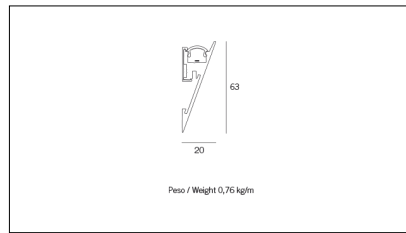

Type of disposal

Protection index

Equipment

Article code	Article	Colour	Light Temperature (°K)	Watt (W)	Length (mm)
89.0000.00.98	HISS-98 L=max 3 m	Grey anodize (98)			
89.0000.01.98	HISS/3000-98 L=3m - EMPTY STANDARD	Grey anodize (98)			3000
89.0000.01.M5.98	HISS/3000-98 L=3m - 5x EMPTY STANDARD	Grey anodize (98)			3000
89.0001.120.2700.98	HISS/9,6W/2700°K-98	Grey anodize (98)	2700	9,8	
89.0001.120.4000.98	HISS/9,6W/4000°K-98	Grey anodize (98)	4000	9,8	
89.0001.120.98	HISS/9,6W/3000°K-98	Grey anodize (98)	3000	9,8	
89.0001.240.2700.98	HISS/19.6W/2700°K-98	Grey anodize (98)	2700	19,6	
89.0001.240.4000.98	HISS/18,5W/4000°K-98	Grey anodize (98)	4000	19,6	
89.0001.240.98	HISS/18,5W/3000°K-98	Grey anodize (98)	3000	19,6	
89.1000.2700.98	*HISS	Grey anodize (98)	2700	19,6	1000
89.1000.4000.98	*HISS	Grey anodize (98)	4000	19,6	1000
89.1000.98	HISS-PLAFONE/1000/19.6W/3000°K-98	Grey anodize (98)	3000	19,6	1000
89.1500.2700.98	*HISS	Grey anodize (98)	2700	29,4	1500
89.1500.4000.98	*HISS	Grey anodize (98)	4000	29,4	1500
89.1500.98	HISS-PLAFONE/1500/29W/3000°K-98	Grey anodize (98)	3000	29,4	1500
89.500.2700.98	*HISS	Grey anodize (98)	2700	9,6	500
89.500.4000.98	*HISS	Grey anodize (98)	4000	9,6	500
89.500.98	HISS-PLAFONE/500/9W/3000°K-98	Grey anodize (98)	3000	9,6	500

Article code	Name	Description	Watt (W)	Driver's type
1.024020	Driver LED 24V 20W IP20	Dimensioni 36 x 16 x 103 mm	20	On/Off

Article code	Name	Description	Watt (W)	Driver's type
1.024030	Driver LED 24V 30W IP20	Dimensioni 50 x 17 x 156 mm	30	On/Off

Article code	Name	Description	Watt (W)	Driver's type
1.024050	Driver LED 24V 50W IP20	Dimensioni 59 x 29 x 167 mm	50	On/Off

Article code	Name	Description	Watt (W)	Driver's type
1.024075	Driver LED 24V 75W IP20	Dimensioni 61 x 29 x 184 mm	75	On/Off

Article code	Name	Description	Watt (W)
1.97759	Driver LED 24V 150W IP67	Dimensioni 69 x 37 x 206 mm	150

Article code	Name	Description	Watt (W)
1.97745	Driver LED 24V 200W IP67	Dimensioni 69 x 37 x 206 mm	200