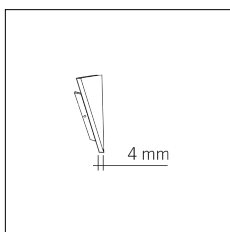

Article code	Name	Description	Colour
89.0020.92	HISS/TC/DX-2	Testata di chiusura destra nero / Black right end cap (1pz)	Black (92)
89.0020.92.10	HISS/TC/DX-2 - 10 PZ	Testata di chiusura destra nero / Black right end cap	Black (92)