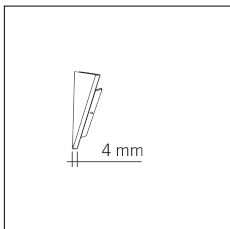

Article code	Name	Description	Colour
89.0010.98	HISS/TC/SX-98	Testata di chiusura sinistra grigio alluminio/ Left end cap grey aluminium	Grey anodize (98)
89.0010.98.10	HISS/TC/SX-98 - 10 PZ	Testata di chiusura sinistra grigio alluminio/ Left end cap grey aluminium	Grey anodize (98)