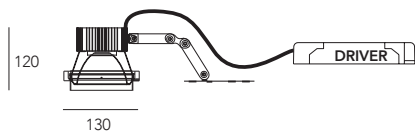

## Spot zero 160 led

2 nero opaco  
matt black

Proiettore LED, completo di alimentatore e connessioni, tolleranza colore 3 McAdams.

LED projector, complete with driver and connections, colour tolerance 3 McAdams,