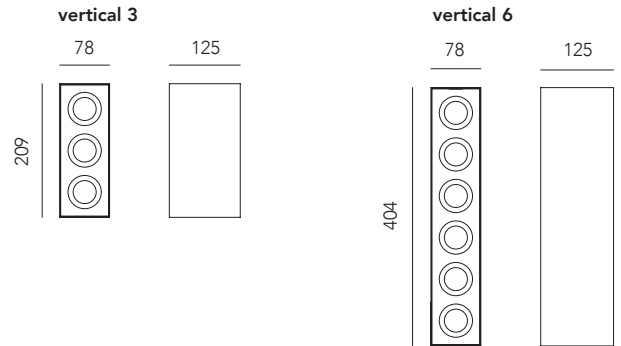

Apparecchio a soffitto in acciaio verniciato a polveri bianco seta o nero, composto da spot orientabili 3w, emissione 26°.

Wall or ceiling unit with a silky white or black powder paint finish. It is composed of 3- or 6-adjustable spots, 3w each, 26° emission.

Vertical 3 | 6 LED

finiture: bianco, nero.
finishing: white, black.

Oggetto miniaturizzato con qualità stilistiche e tecniche, sorgente LED con lente asferica in vetro che garantisce un ottimo controllo del flusso luminoso riducendo la luminanza. Le finiture nero e bianco perfezionano l'offerta esclusiva.

Miniaturized object with stylistic and technical qualities, LED sources with the aspherical glass lens guarantees excellent control of the luminous flux reducing luminance.

The black, white and bronze finishing allow the exclusive offer.