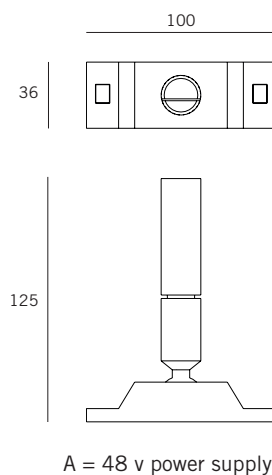

Technical product sheet

Progetto Mad designers 2023

MACROLUX

MACROLUX s.r.l. 31020 San Vendemiano Treviso - Italia Via Padania, 67/69 t. +39 0438 470773 p. iva 03547130264 www.macrolux.it

TRATTO IP 65

Technical description:

Flexible 48v lighting system, adjustable indirect light emission.
Kit inclusive of structural part, metal strip L.25 m, 5 m LED coils, wire-board and board-board connection connectors and IP65 insulating liquid.
Power supply excluded, remote installation. Shear for cutting webbing excluded.
The LED strips cutting unit 25 mm.

Installation:

Tratto can be stretched horizontally with wall-to-wall installation, diagonally with a maximum inclination of 30° or with ceiling installation, stretched vertically from ceiling to floor.

Dimension:

TRATTO IP 65

L. 5.00 / 10.00 / 15.00 / 20.00 m
Metal webbing H. 15 mm L.25 m

Color:

TRATTO IP 65 3000°K
TRATTO IP 65 STRIP LED 48V 12 W/m 3000°K 1350 Lm/m CRI>80

TRATTO IP 65 2700°K
TRATTO IP 65 STRIP LED 48V 12 W/m 2700°K 1330 Lm/m CRI>80

Available driver ON/OFF/ PUSH 1-10 v / DALI.

TRATTO IP 65