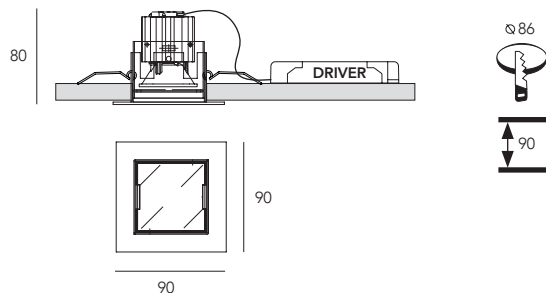

Squa IP44 - LED

CONFIGURA ONLINE
macrolux.store

Squa 50 Ip44, led 6w

IP 44

Apparecchio ad incasso LED con cornice, completo di alimentatore e connessioni, tolleranza colore 3 McAdams, gradi di emissione 20° (spot) oppure 40° (flood).

Recessed LED fixture with frame, complete with driver and connections, colour tolerance 3 McAdams, emission degrees 20° (spot) or 40° (flood).

1917.0101.01.20-- 2 4 14
6w, 3000°K, 615lm, 102,5lm/w, CRI>90,

1917.0101.01.40-- 2 4 14
6w, 3000°K, 615lm, 102,5lm/w, CRI>90,

cod. 1917.0101.01.2700.**-- per 2700°K
cod. 1917.0101.01.4000.**-- per 4000°K

Squa 50 ip44, spot led without driver

IP 44

Driver da aggiungere separatamente.
Drivers to be added separately.

1917.0101.03.(°K).(X°)-- 2 4 14
Max 6w, CRI>90, max 350mA,

2 nero
black

4 bianco
white

14 grigio argento
silvery grey