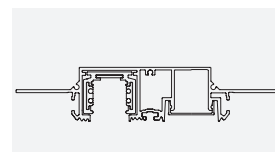

Technical info: pag. 381

The Slim Track 48V adjustable version projectors are designed for installation on the track design, ceiling and recessed track.

Equipped with mechanic coupling, they make it possible to hook and move the projectors inside the track in a simple and safe way without the aid of any tool.

Slim Track

finiture: bianco, nero, bronzo.
finishing: white, black, bronze.

ME_148

ME_248

ME_348

ME_448

ME_548

Compatibilità | Compatibility