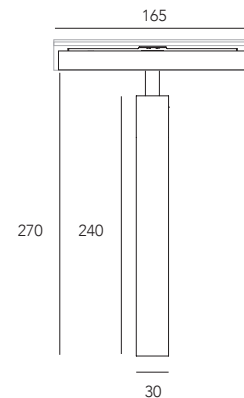

I proiettori Slim Track versione orientabile 48V sono progettati per l'installazione sul binario track design, plafone ed incasso. Dotati di innesto meccanico, rendono possibile agganciare e muovere i proiettori all'interno del binario in modo semplice e sicuro senza l'ausilio di alcun utensile.

Oggetto miniaturizzato con qualità stilistiche e tecniche, la lente 26° in vetro asferica garantisce un ottimo controllo del flusso luminoso riducendo la luminanza.

Le finiture nero, bianco e bronzo perfezionano l'offerta esclusiva.

Miniaturized object with stylistic and technical qualities, the 26 ° aspherical glass lens guarantees excellent control of the luminous flux by reducing luminance.

The black, white and bronze finishings perfect the exclusive offer.

Technical info: pag. 381

The Slim Track 48V adjustable version projectors are designed for installation on the track design, ceiling and recessed track.

Equipped with mechanic coupling, they make it possible to hook and move the projectors inside the track in a simple and safe way without the aid of any tool.

Slim Track

finiture: bianco, nero, bronzo.
finishing: white, black, bronze.