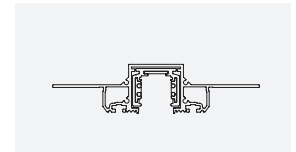

Technical info: pag. 381

The Slim Track 48V adjustable version projectors are designed for installation on the track design, ceiling and recessed track.

Equipped with mechanic coupling, they make it possible to hook and move the projectors inside the track in a simple and safe way without the aid of any tool.

Slim Track

finiture: bianco, nero, bronzo.
finishing: white, black, bronze.

ME_148

ME_248

ME_348

ME_448

ME_548

Compatibilità | Compatibility