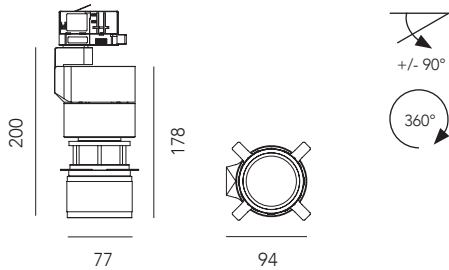

Shape compact 230V

CONFIGURA ONLINE
macrolux.store

Shape compact, proiettore track

8 nero texturizzato
texturized black

Proiettore con adattatore per binario trifase con sagomatore, completo di LED COB, driver incluso, inclinabile +/-90° e orientabile a 360°.

Projector with a three-phase track adapter with shaper, with spot LED COB, driver included, inclinable +/-90°, adjustability at 360°.

181.0040.-- 8
15w, 3000°K, 850lm, 57lm/w, CRI>90,

Su richiesta - On request