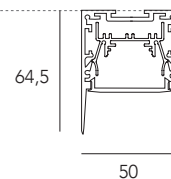

Profili in alluminio estruso 50 x 64,5 della serie MX con diffusore in policarbonato represso di circa 21mm rispetto al bordo del profilo stesso per consentire una emissione più confortevole abbassando la luminanza diretta. Possono essere installati a soffitto. Equipaggiabili con kit led. Disponibile nelle finiture nero, bianco e alluminio anodizzato satinato.

Extruded aluminum profiles 50 x 64.5 of the MX series with a polycarbonate diffuser retracted by about 21mm with respect to the edge of the profile itself to allow a more comfortable emission, lowering the direct luminance. They can be installed on the ceiling. Equipped with led kit. Available in black, white and satin anodised aluminum finishes.

MX1_45 ceiling

finiture: nero, bianco, alluminio.
finishing: black, white, aluminum.

Sistema modulare per apparecchio singolo o file continue, realizzato in alluminio in versione minimal con diffusore arretrato, low contrast per luce generale con schermo opale, high contrast con diffusore prismaticizzato a luminanza controllata.

Modular system for single luminaire or continuous rows, made of aluminum in a minimal version with recessed low contrast diffuser for general light with opal screen, high contrast with prismatic diffuser with controlled luminance.

Diffusore - diffuser
opale | prismaticizzato
opal | prismatic