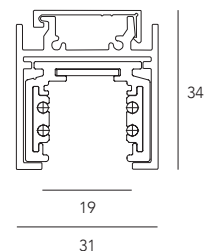

Binario ME_148 a plafone per singola accensione o DALI, pensato per varie applicazioni di luce minimali ed eleganti, ideale per ambienti come gallerie d'arte, negozi, musei.

ME_148 surface-mounted track for single ignition or DALI, designed for various minimal and elegant lighting, ideal for environments such as art galleries, shops, museums.

ME_148

finiture: bianco, nero.
finishing: white, black.

Il track Design introduce nell'offerta dei sistemi 48v elementi di assoluta innovazione, apportando alla soluzione tecnica contenuti estetico e funzionali decisamente inediti.

The Design track introduces elements of absolute innovation in the offer of 48v systems, bringing to the technical solution decidedly new aesthetic and functional contents.