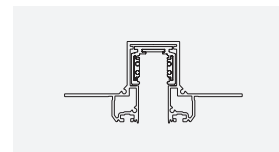

Lotus progettato con innesto asimmetrico per l'installazione sul binario track design 48v. Dotato di adattatore meccanico, l'installazione è possibile in modo semplice e sicuro senza l'ausilio di alcun utensile.

Lotus designed with asymmetrical coupling for installation on 48v track. Equipped with mechanic adapter, installation is possible in a simple and safe way without using any tools.

Lotus

finiture: bianco, nero, bronzo, grigio bluastro, grigio seta.

finishing: white, black, bronze, bluish grey, silk grey.

LENS 30° - 40° - 60°

Nuove finiture.

Grigio bluastrò Ral 7031

Grigio seta Ral 7044

Proiettore LED 8,3w 250 mA 979 Lm CRI>90, disponibile con lente 30° - 40° - 60°, elettronica step-down 48v - orientabile 360° - 90°, alimentatore on/off o DALI.

New finishes.

Bluish grey Ral 7031

Silk grey Ral 7044

LED projector 8,3w 250 mA 979 Lm CRI> 90, available with lens 30° - 40° - 60°, electronic step-down 48v - adjustable 360° - 90°, on / off or DALI power supply.

Technical info: pag. 374

ME_648

Compatibilità | Compatibility