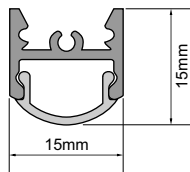

## TECHNICAL

|                         |                             |
|-------------------------|-----------------------------|
| <b>Housing:</b>         | Anodised Aluminium          |
| <b>Diffuser:</b>        | Polycarbonate UV Stabilised |
| <b>Lengths:</b>         | 3000mm                      |
| <b>Max LED Wattage:</b> | 24w/m                       |
| <b>Max PCB Width:</b>   | 12mm                        |
| <b>Hot-Spot Free:</b>   | ≥112 LED/m                  |
| <b>Weight:</b>          | 0.16kg/m                    |
| <b>IP Rating:</b>       | IP40                        |