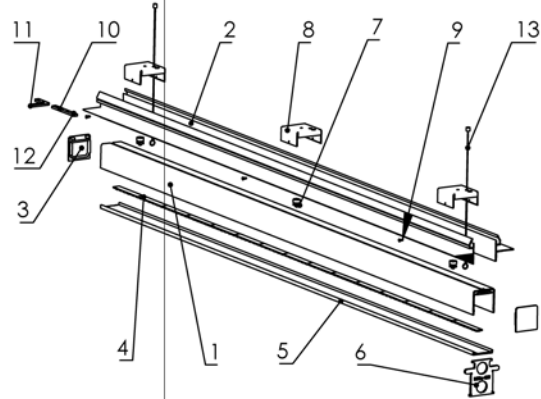

XST35

magnet installation
for gypsum ceiling

No	Code
1	XST35
2	XST35-GMB
3	XST35-EC
4	LED tape
5	XST35-POC
6	XST35-KEY
7	XST35-MAG
8	XST35-MB
9	Screw 2.9 x 6.5
10	XST35-LC
11	XST35-L90H
12	M3 x 4mm
13	XST35-LOCK

1

2

3

4