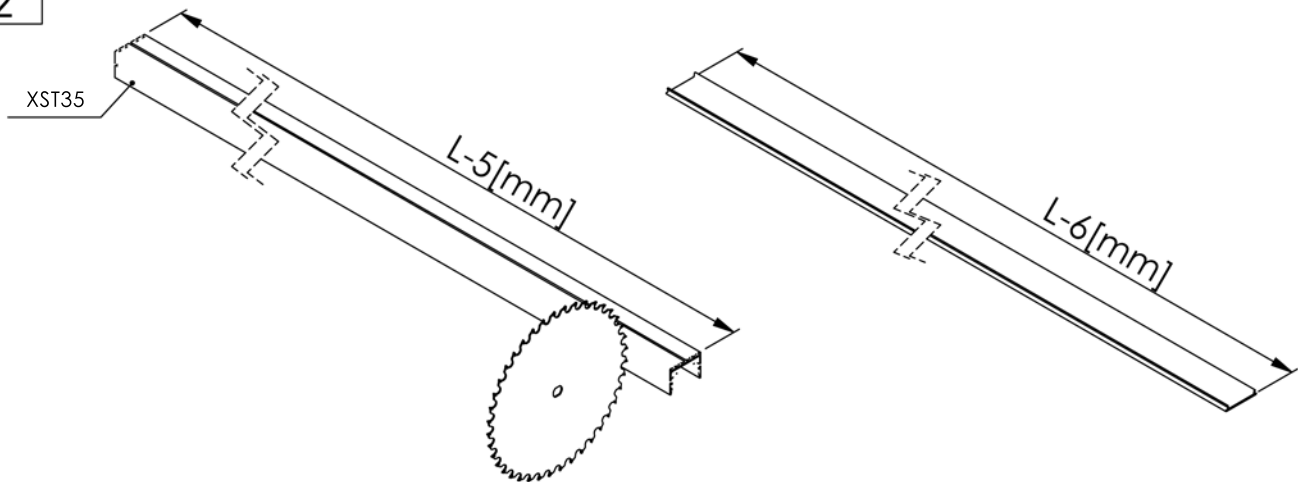

XST35

magnet installation
for gypsum ceiling

No	Code
1	XST35
2	XST35-GMB
3	XST35-EC
4	LED tape
5	XST35-POC
6	XST35-KEY
7	XST35-MAG
8	XST35-MB
9	Screw 2.9 x 6.5
10	XST35-LC
11	XST35-L90H
12	M3 x 4mm
13	XST35-LOCK

1

2

3

4