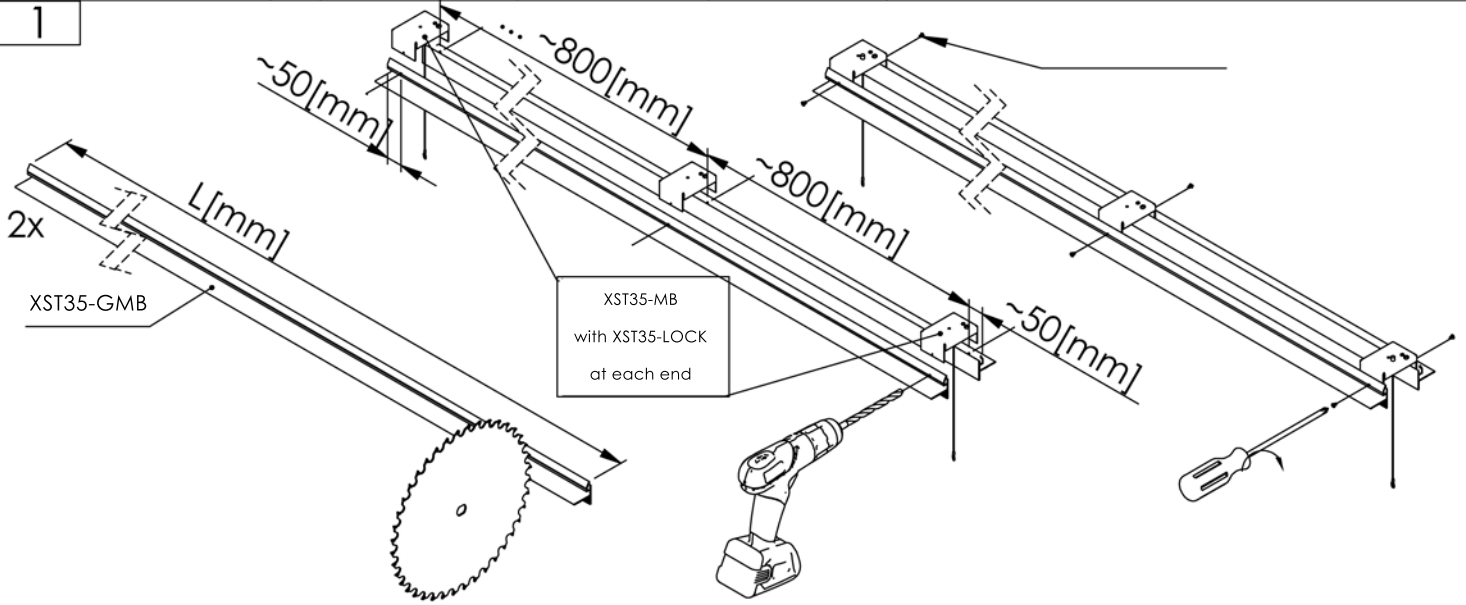

XST35

magnet installation
for gypsum ceiling

No	Code
1	XST35
2	XST35-GMB
3	XST35-EC
4	LED tape
5	XST35-POC
6	XST35-KEY
7	XST35-MAG
8	XST35-MB
9	Screw 2.9 x 6.5
10	XST35-LC
11	XST35-L90H
12	M3 x 4mm
13	XST35-LOCK

1

2

3

4